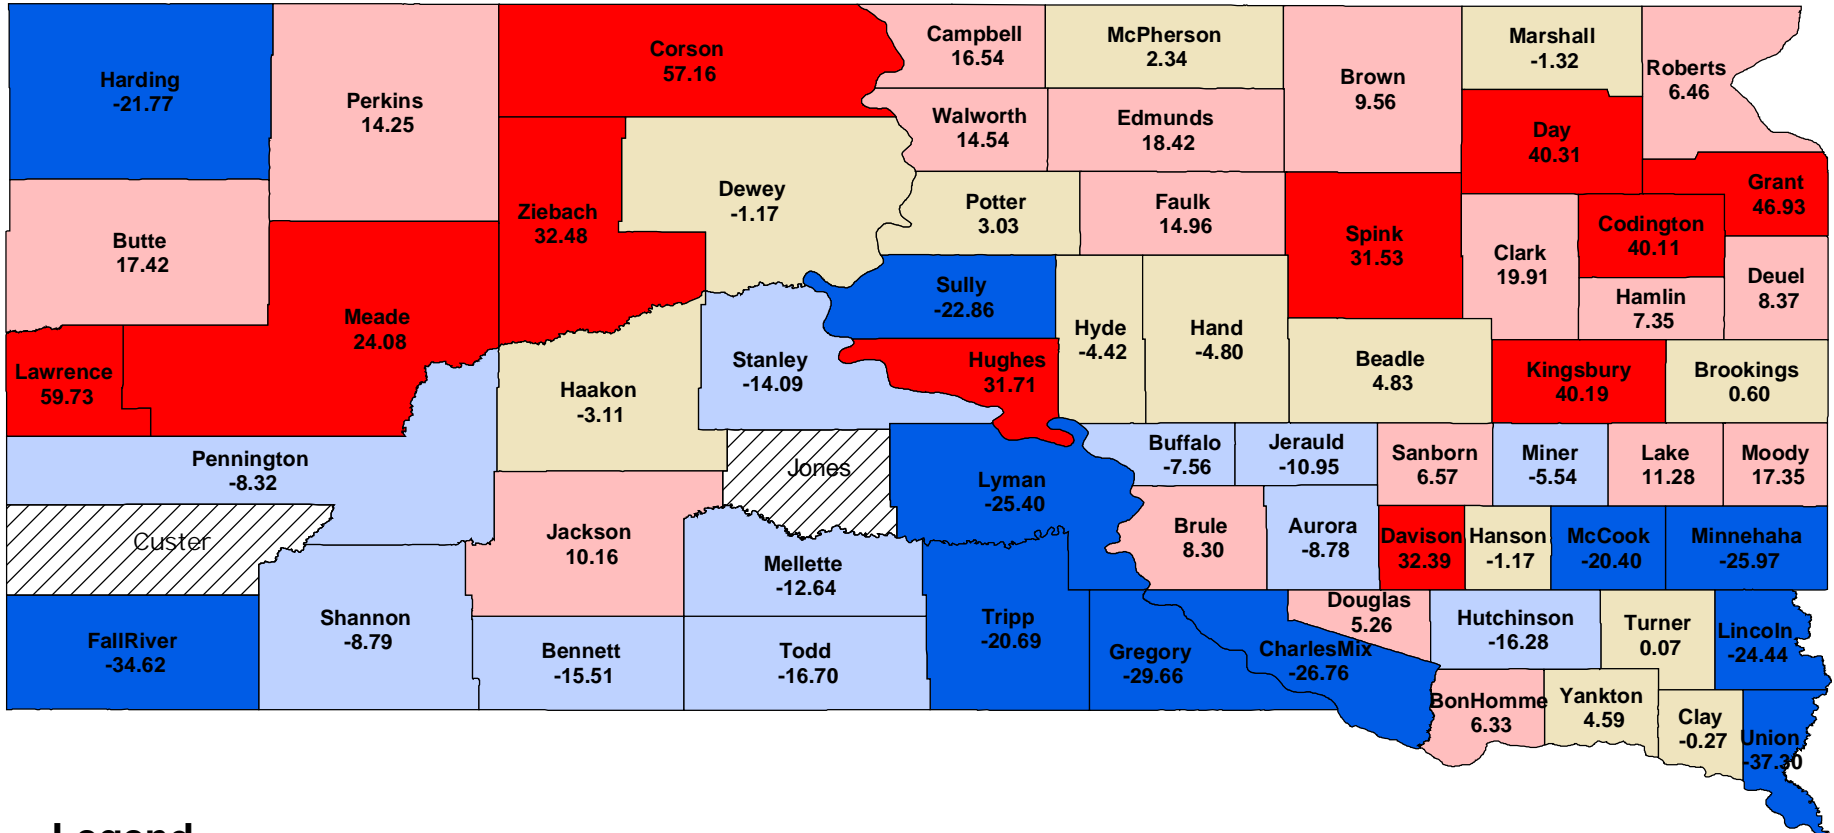

Revenue Neutral Productivity System

Legend

- Severe Decrease
- Moderate Decrease
- Neutral
- Moderate Increase
- Severe Increase
- Untested