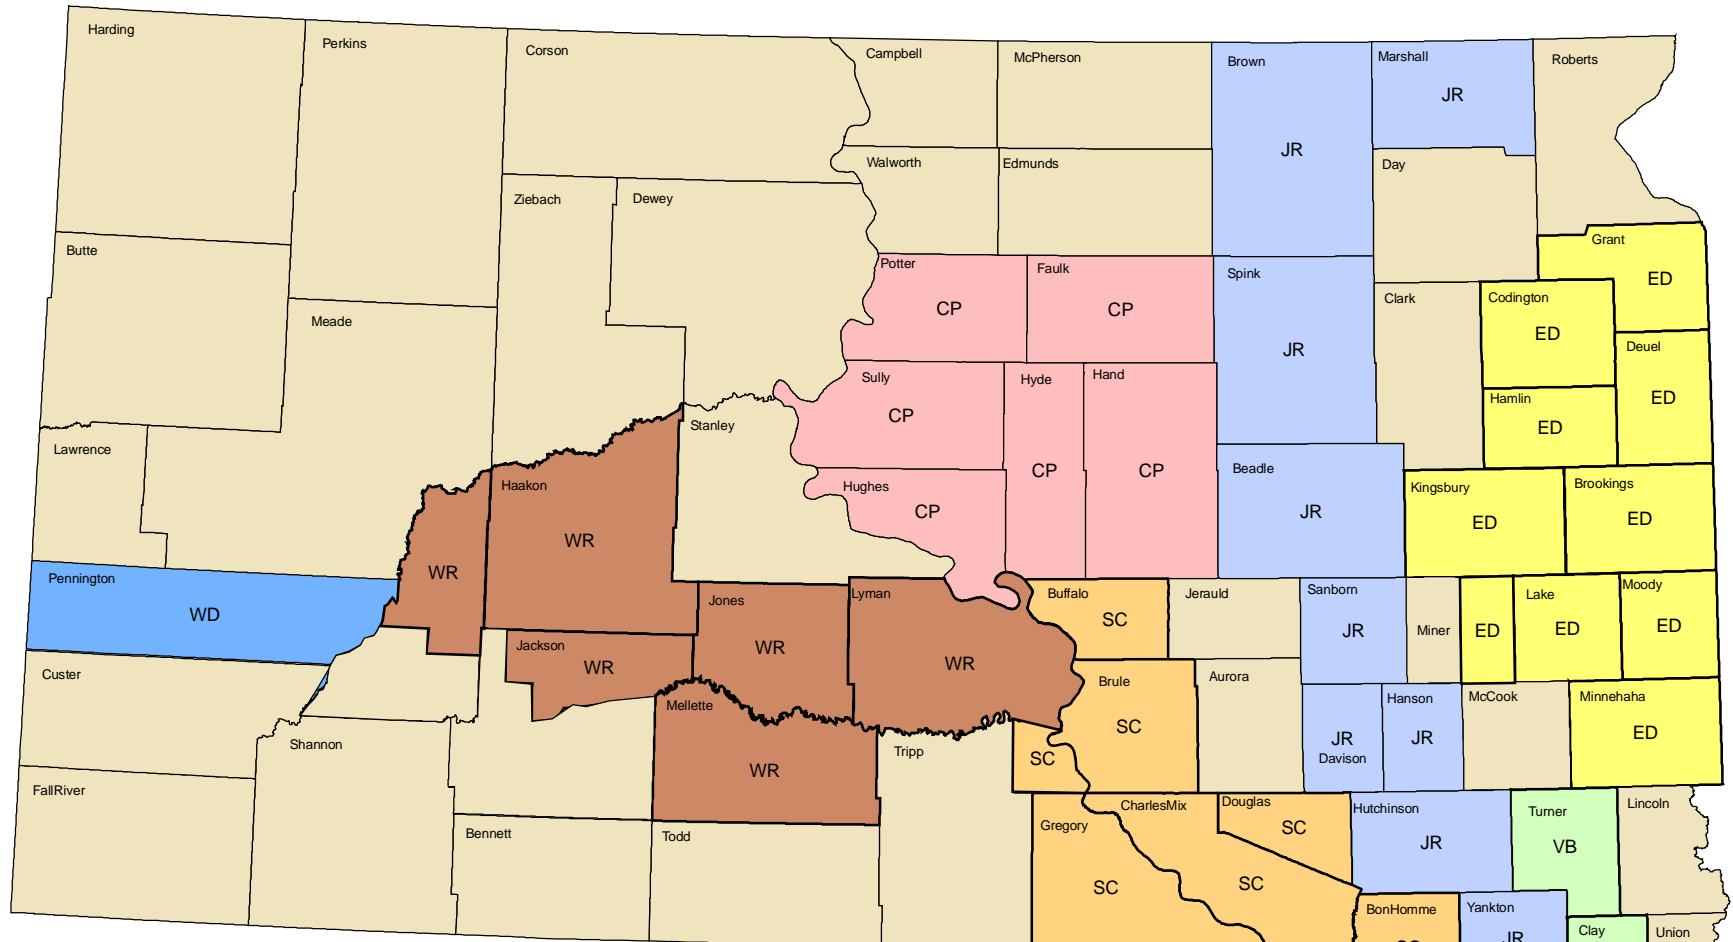

HB 1245 - Current

-  Central Plains
-  East Dakota
-  James River
-  South Central
-  Vermillion Basin
-  West Dakota
-  West River