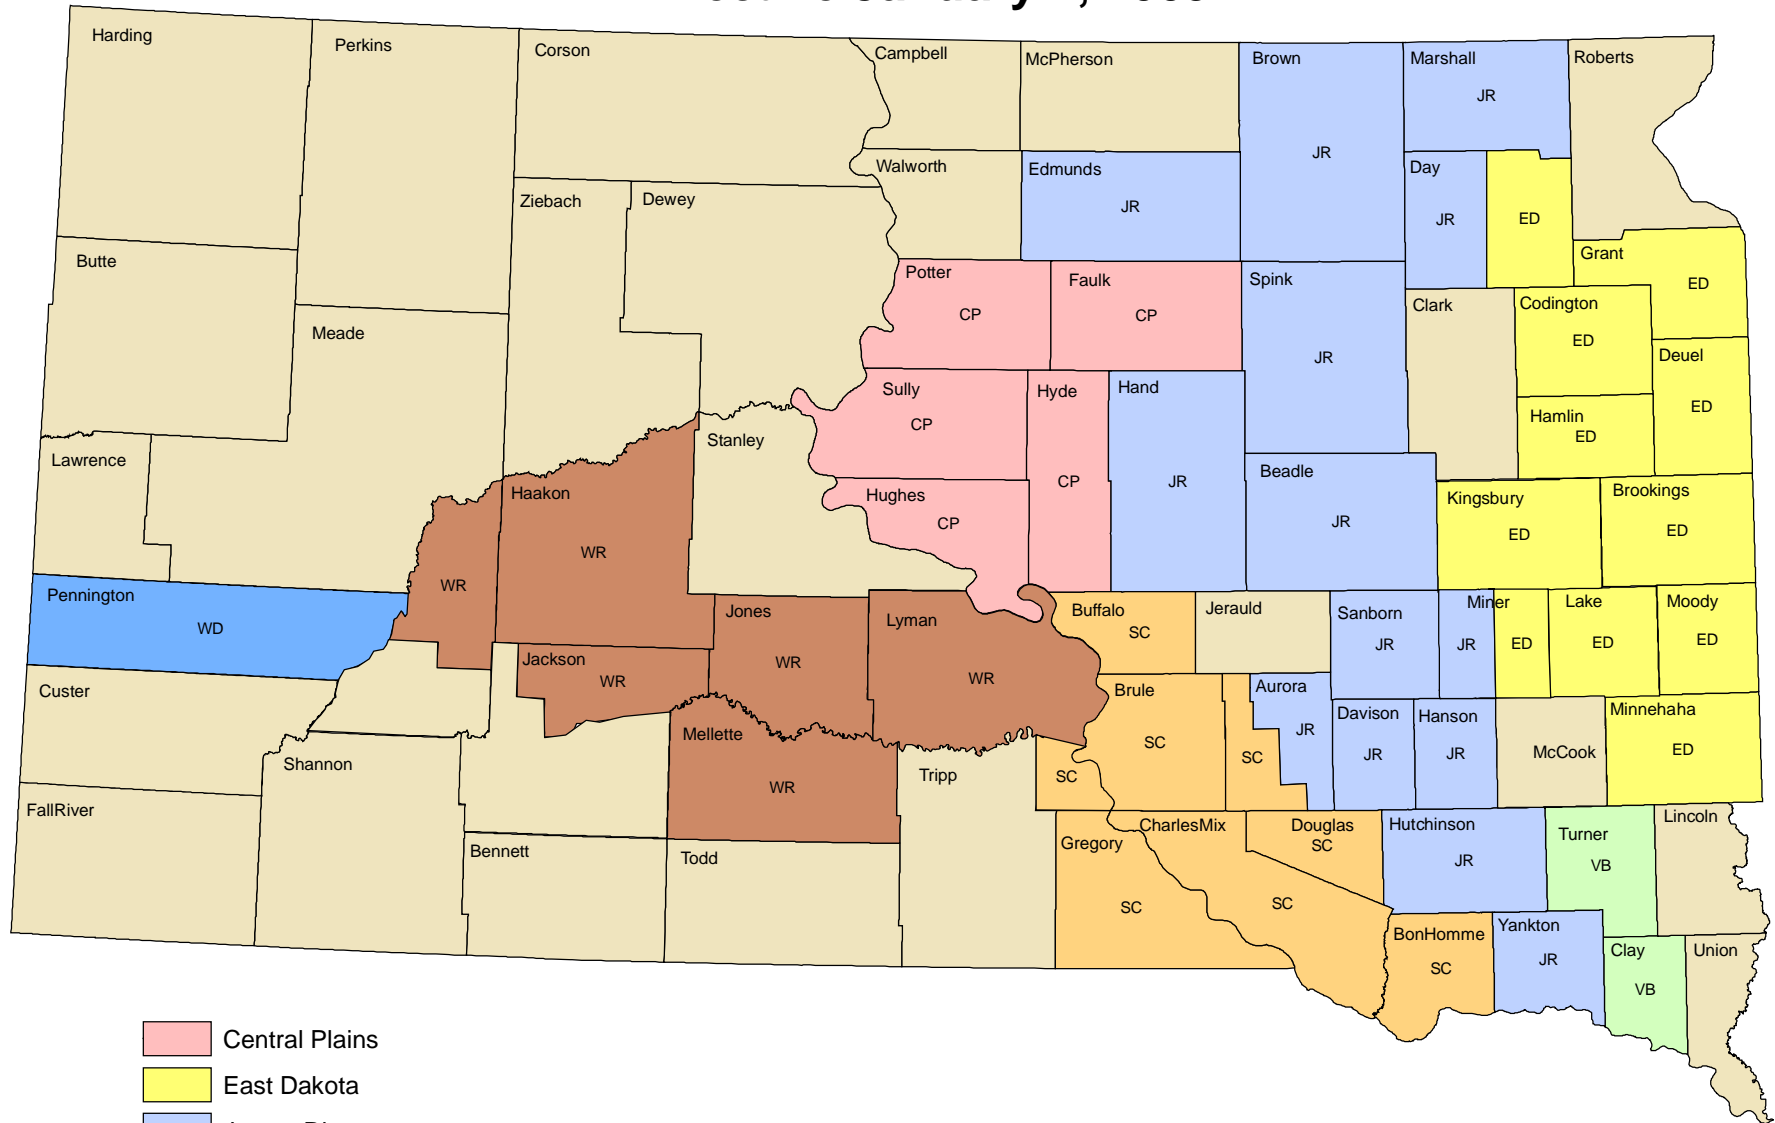

# Water Development District Boundaries Effective January 1, 2009

- Central Plains
- East Dakota
- James River
- South Central
- Vermillion Basin
- West Dakota
- West River