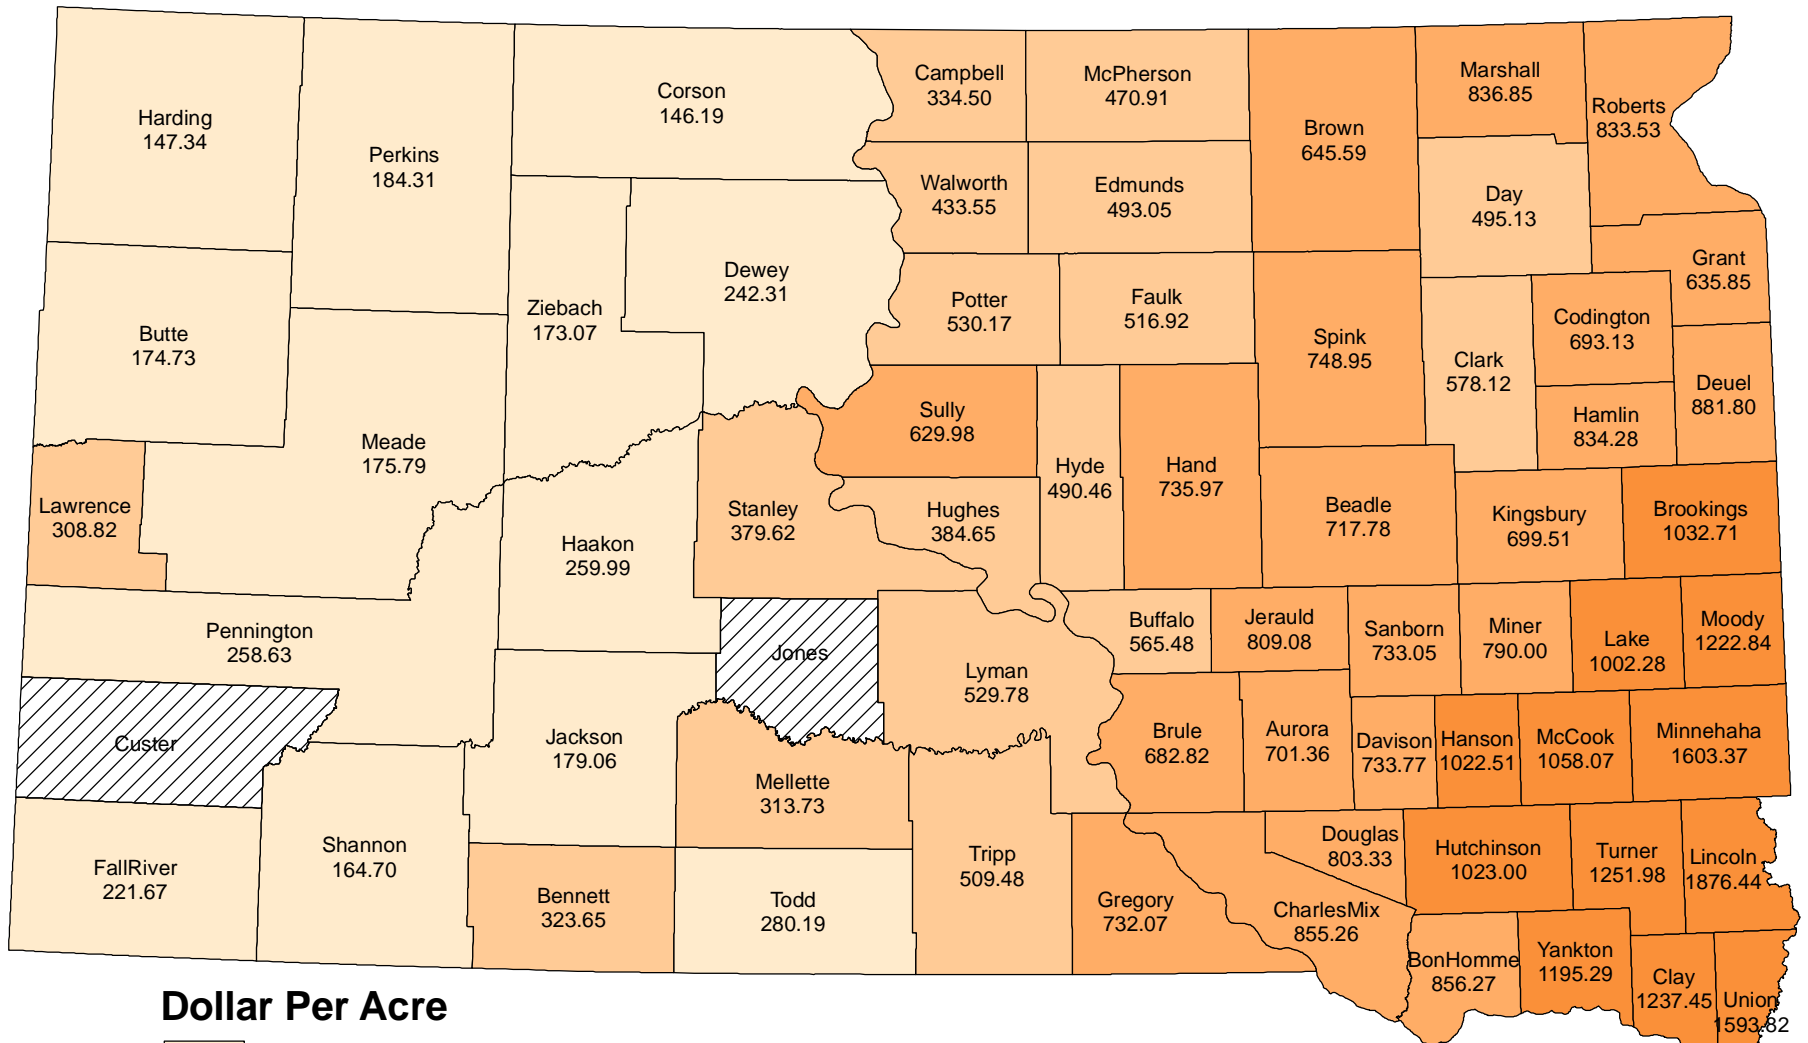

2008 Equalized Dollar Per Acre - Crop

Dollar Per Acre

- Under 300
- 300 - 599
- 600 - 899
- 900 And Over
- No Data Available

Property Tax Division
Prepared November 14, 2008