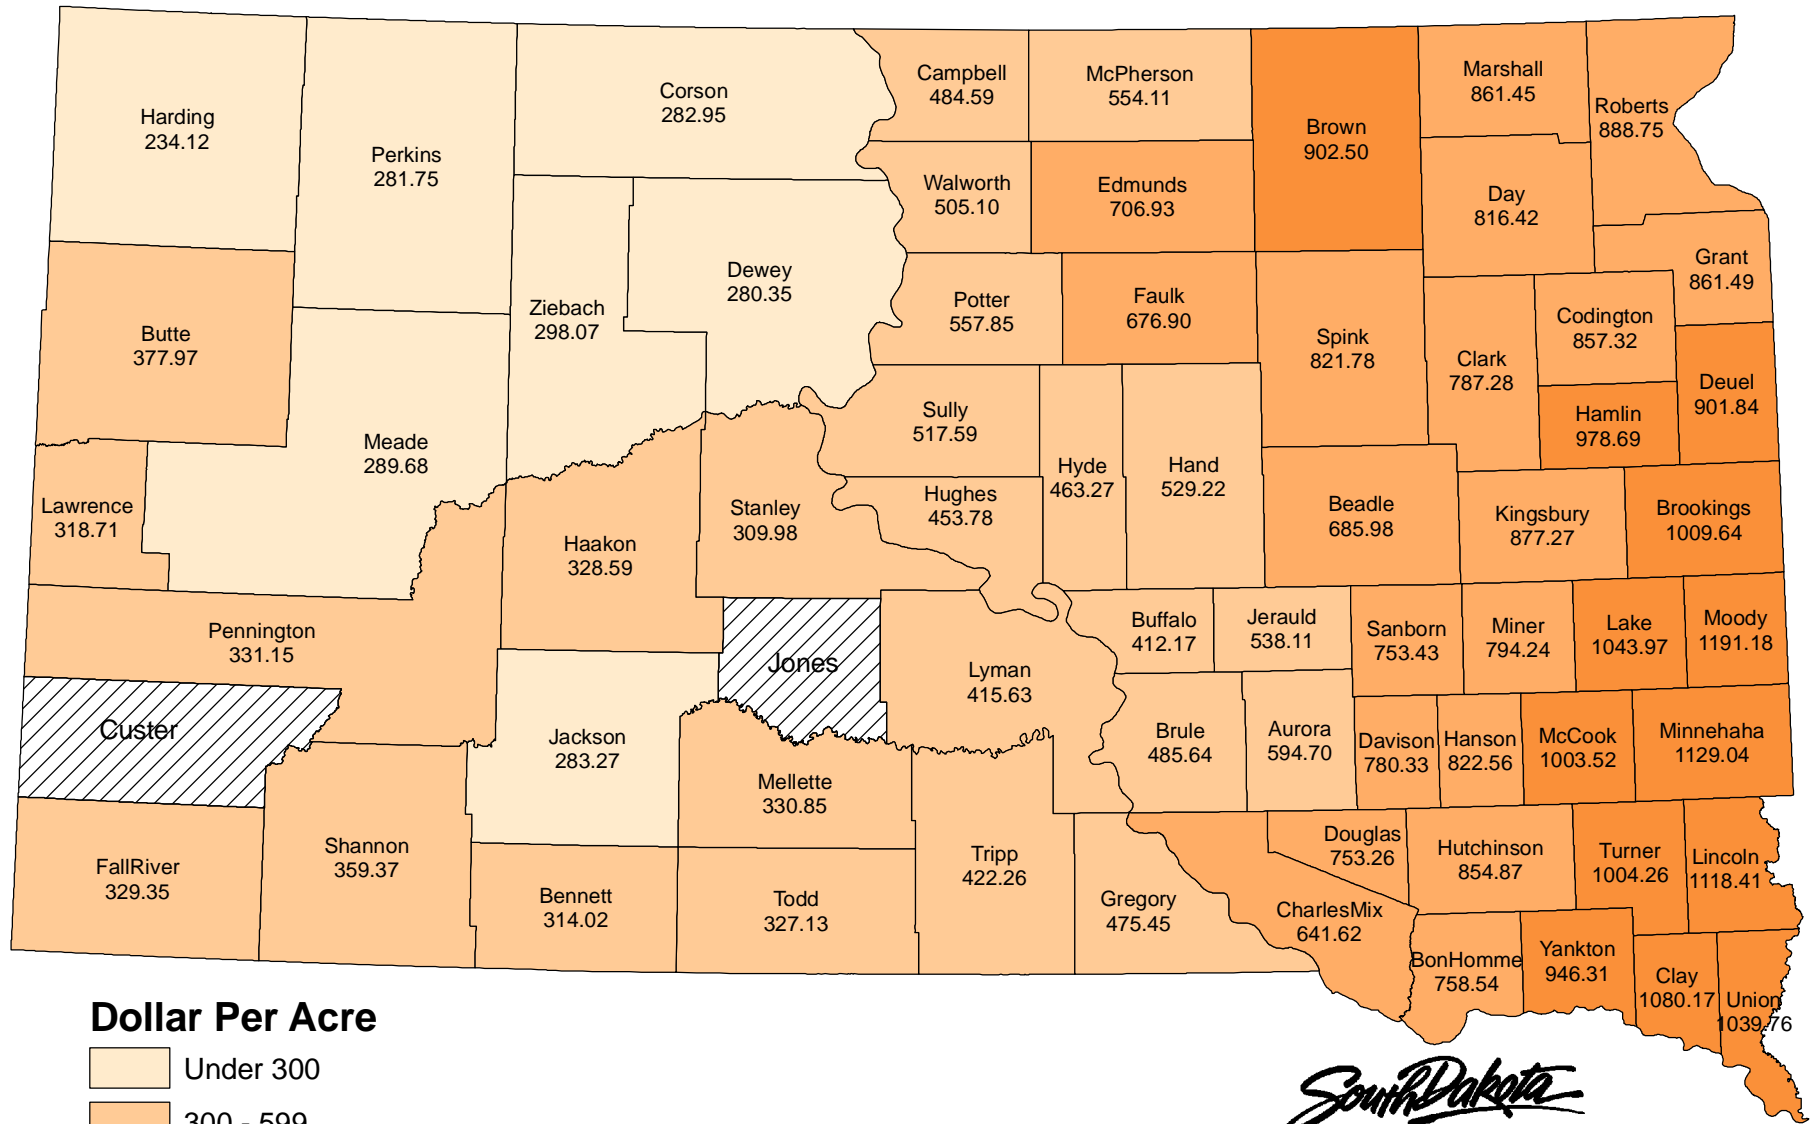

Productivity Equalized Dollar Per Acre - Crop

Dollar Per Acre

- Under 300
- 300 - 599
- 600 - 899
- 900 And Over
- No Data Available

Property Tax Division
Prepared November 14, 2008