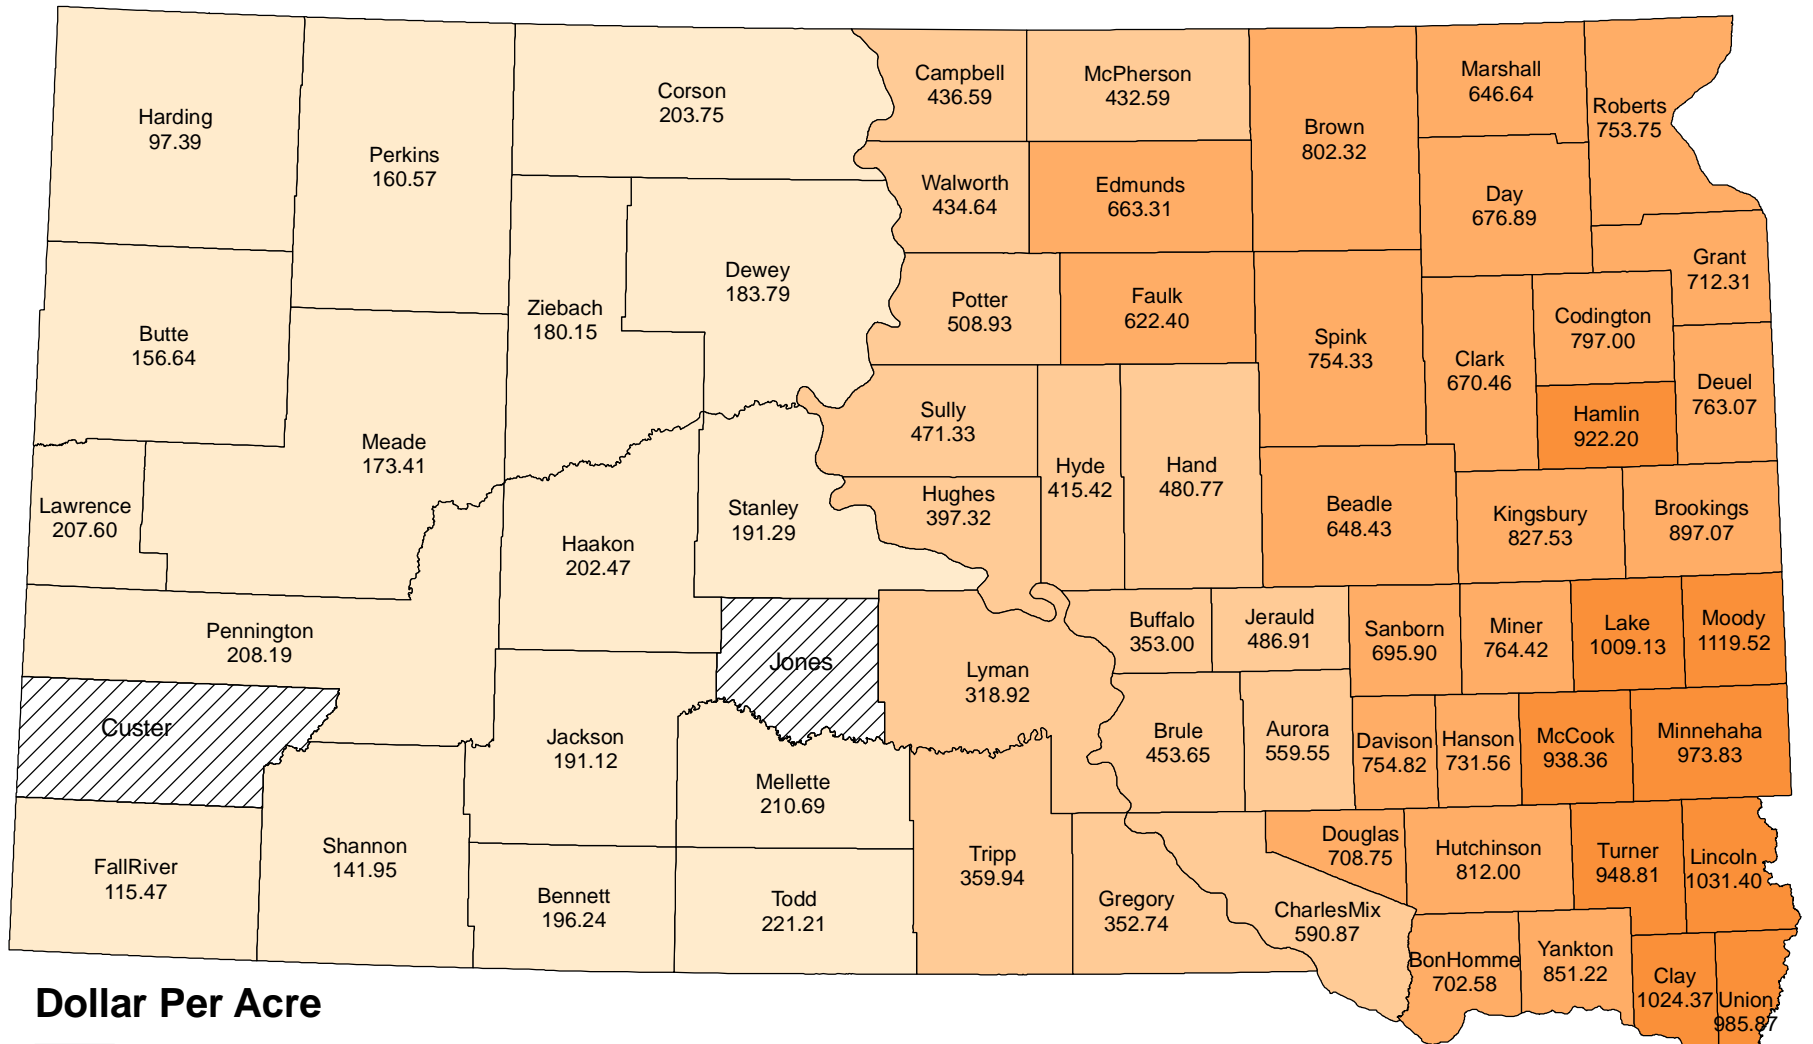

Productivity Equalized Dollar Per Acre - Total

Dollar Per Acre

- Under 300
- 300 - 599
- 600 - 899
- 900 And Over
- No Data Available

Property Tax Division
Prepared November 14, 2008