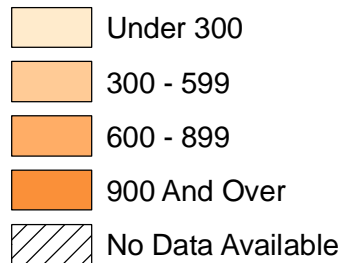

Productivity Equalized Dollar Per Acre - Total

Dollar Per Acre

Property Tax Division
Prepared November 14, 2008