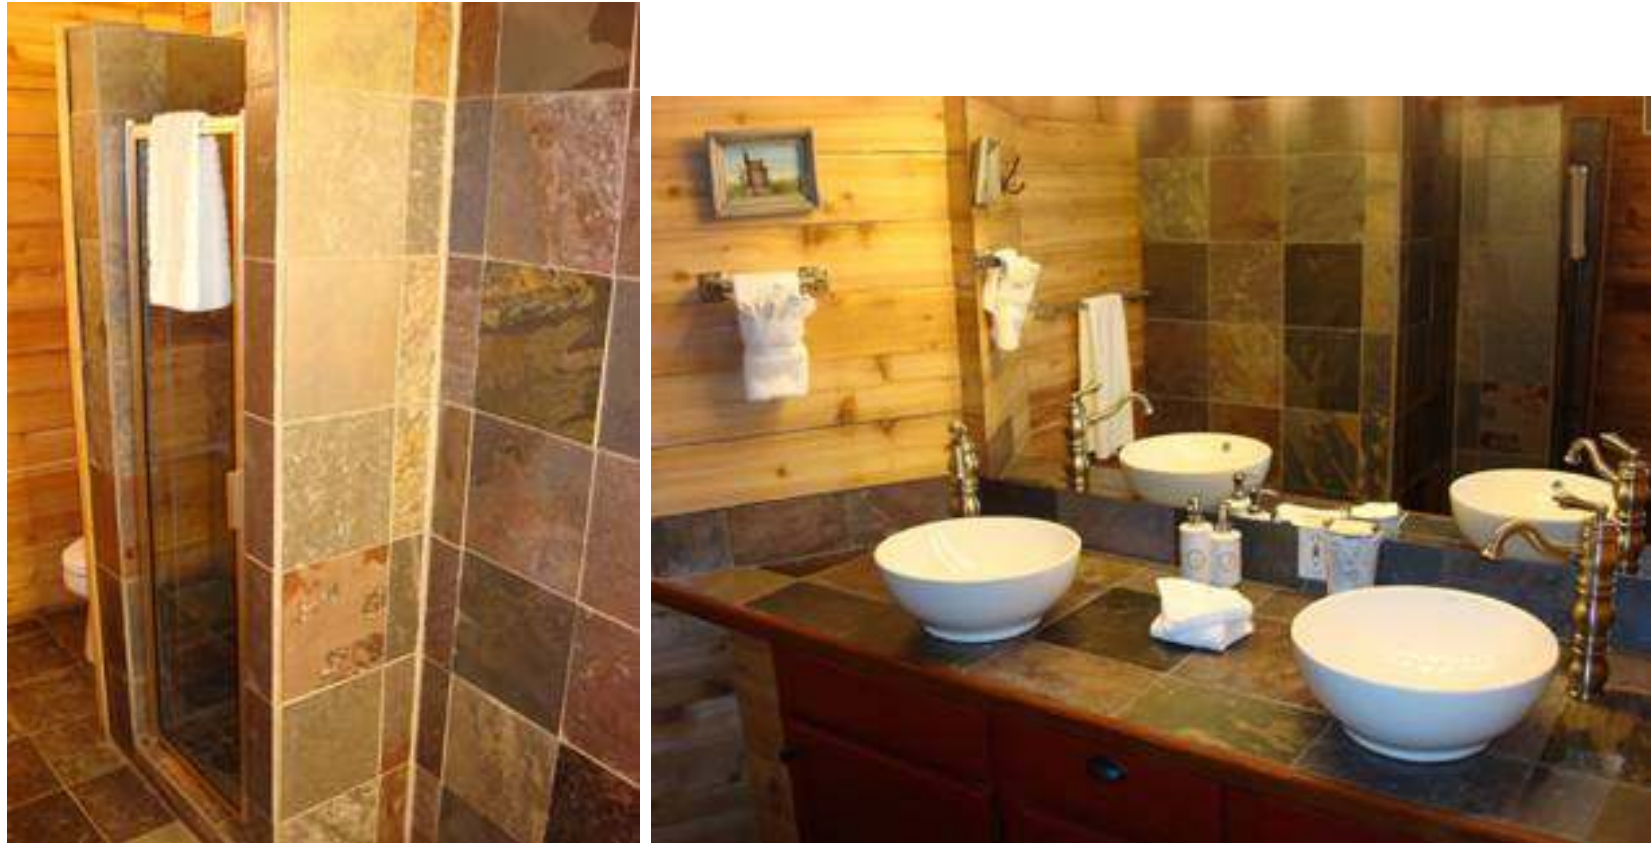

Real Estate?
Check out this sweet little pad!

KITCHEN:

BEDROOM:

ENTRY:

BATHROOM:

This place seems very modern, perhaps like something you'd see in a swanky high-rise condo or townhouse near the city, right? BUT...

HERE'S THE INCREDIBLE PART!!...
This 1 bedroom loft apartment was built inside a 1940's grain silo.

It was renovated into this upscale unit after it was purchased and relocated to the grounds of the Gruene Homestead Inn in New Braunfels , TX in 2007.